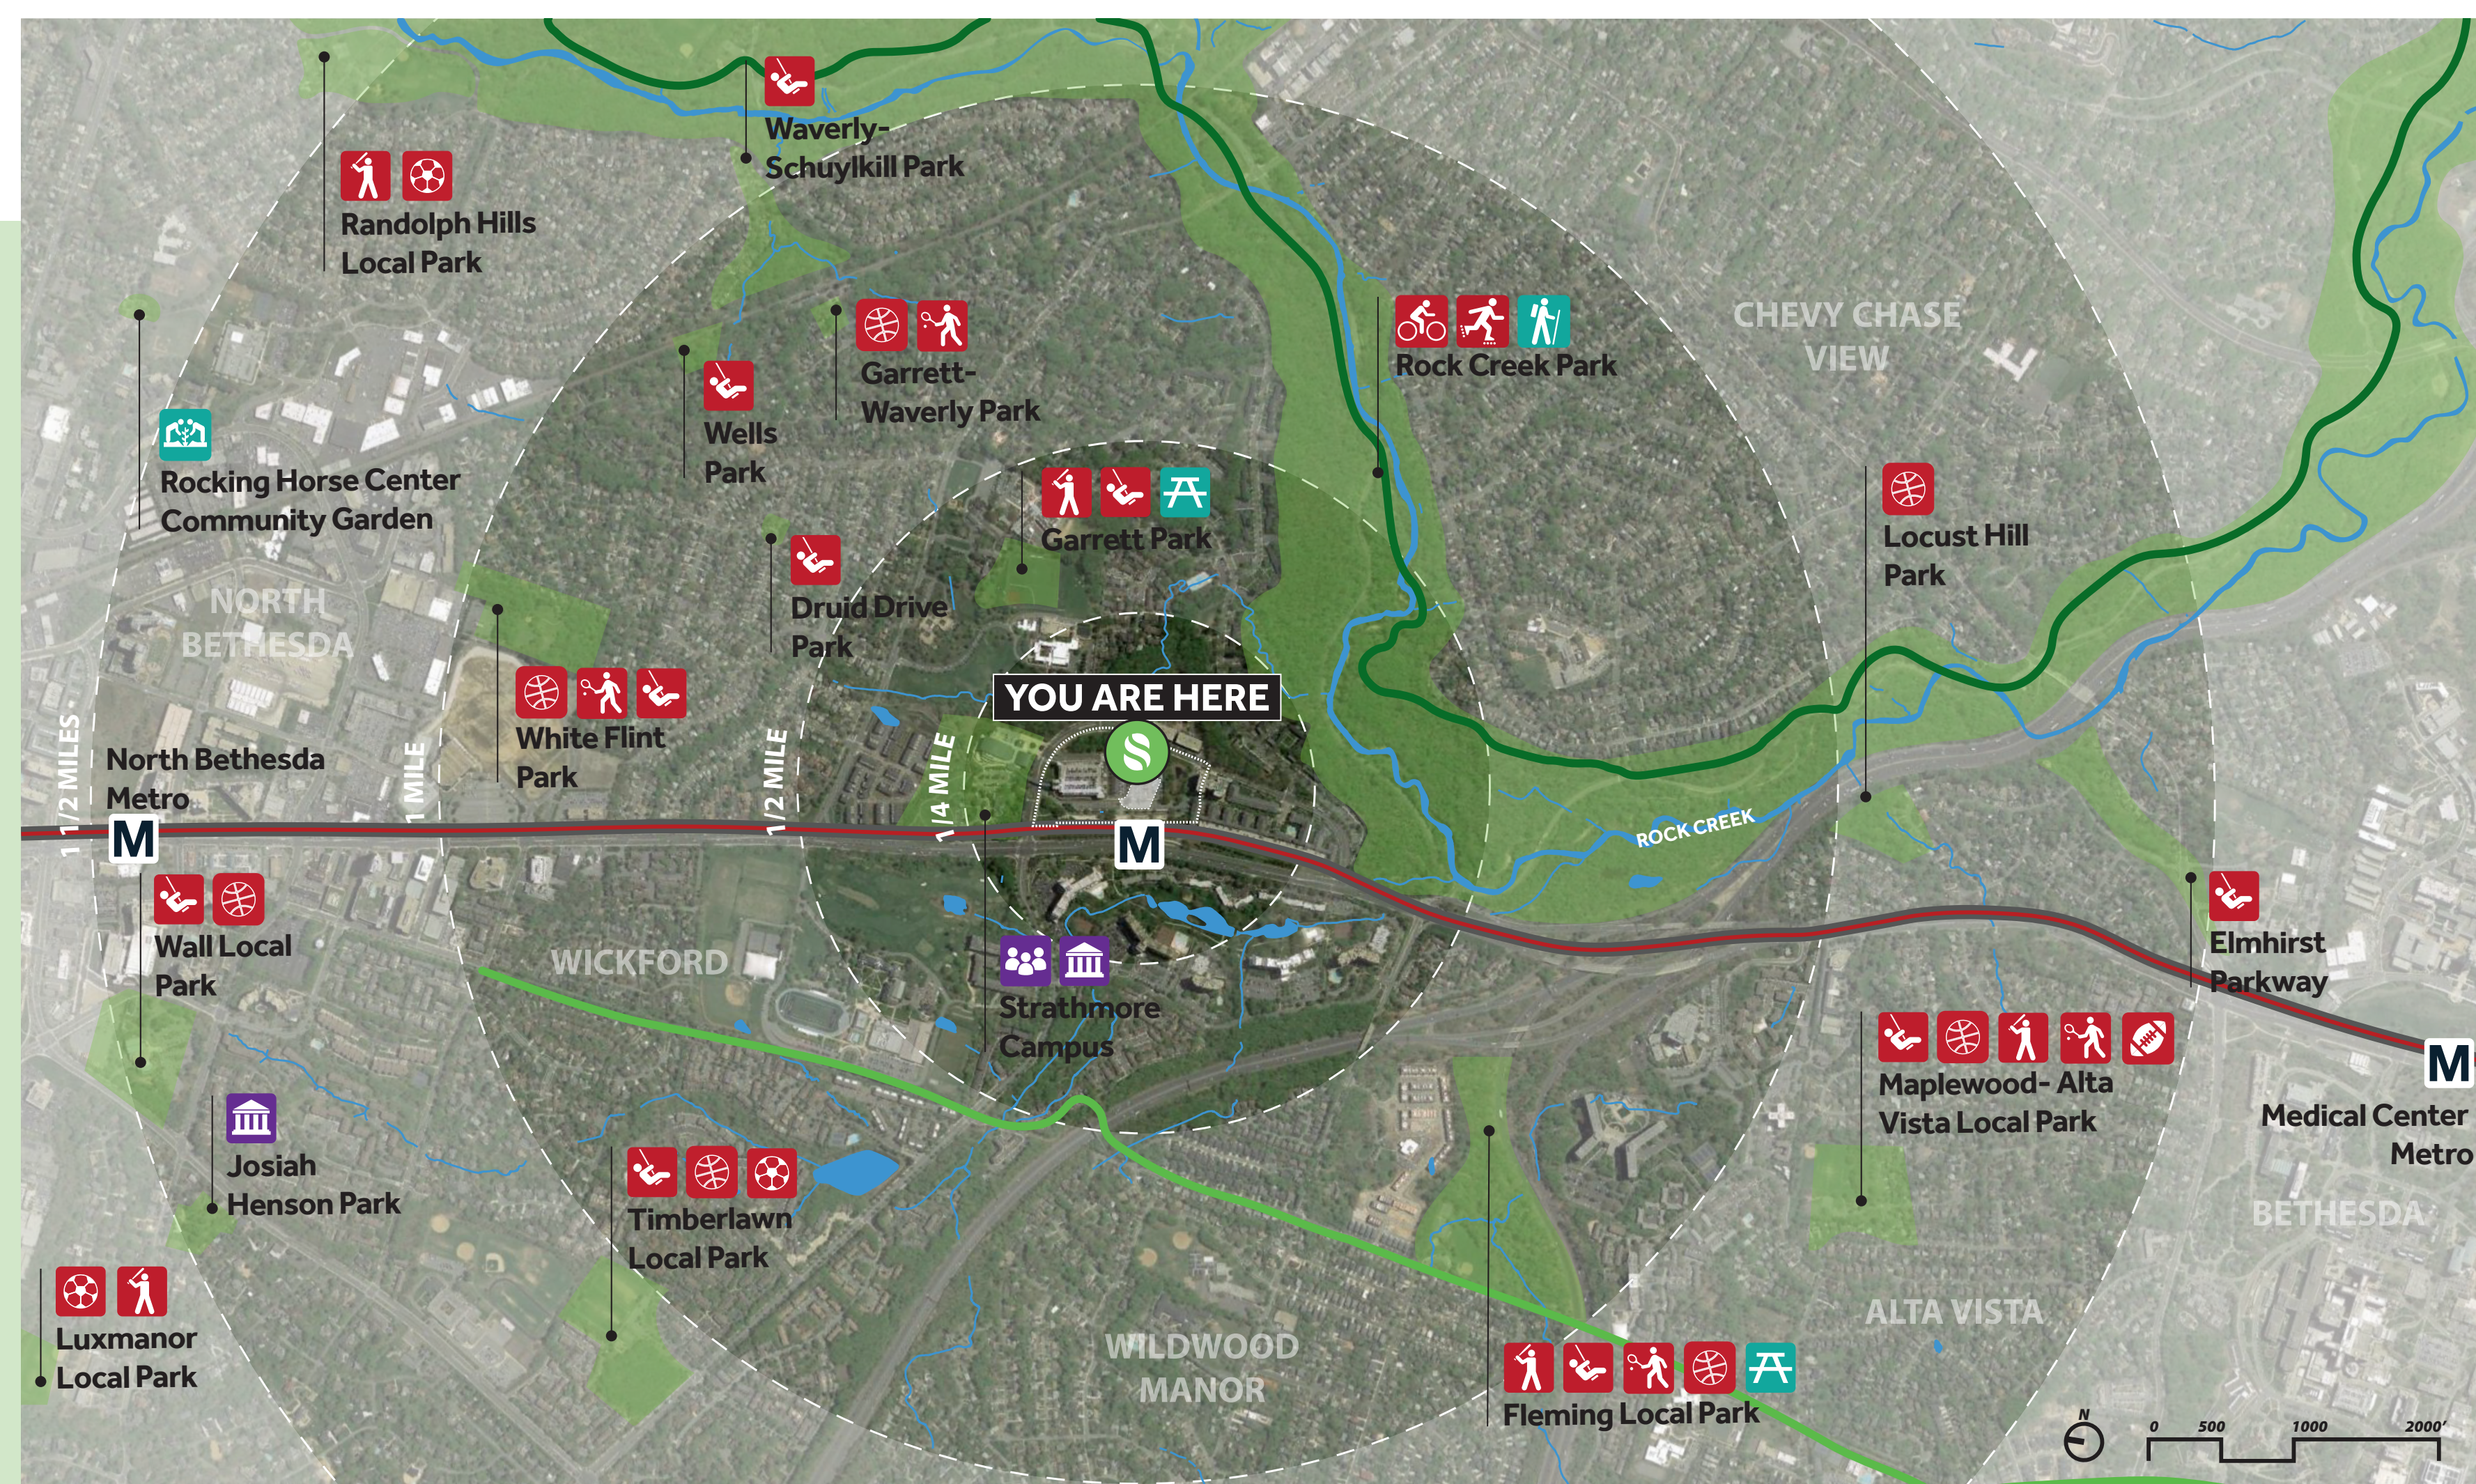

Strathmore Square

A Partnership of Fivesquares Development, WMATA and Strathmore

Strathmore Music Center

- 1 Concert Hall
- 2 Education Center
- 3 The Mansion
- 4 The Fountain

Getting Around

- 5 Metro Kiss & Ride
- 6 Metro Parking Garage
- 7 Arts Walk
- 8 Pedestrian Bridge Road Crossing
- Grosvenor-Strathmore Metro Station

Parks & Open Space

- 9 Central Park
- 10 Symphony Lawn
- 11 Sculpture Garden
- 12 Nature Trails

- Bike Route
- Connection to Rock Creek Park
- To Parkside Condominiums and Stony Brook
- Connection to Strathmore Ave.

The Surrounding Area

Fitness/Play

Nature/Recreation

Event Spaces

- ROCK CREEK TRAIL
- BETHESDA TROLLEY TRAIL
- METRO RED LINE