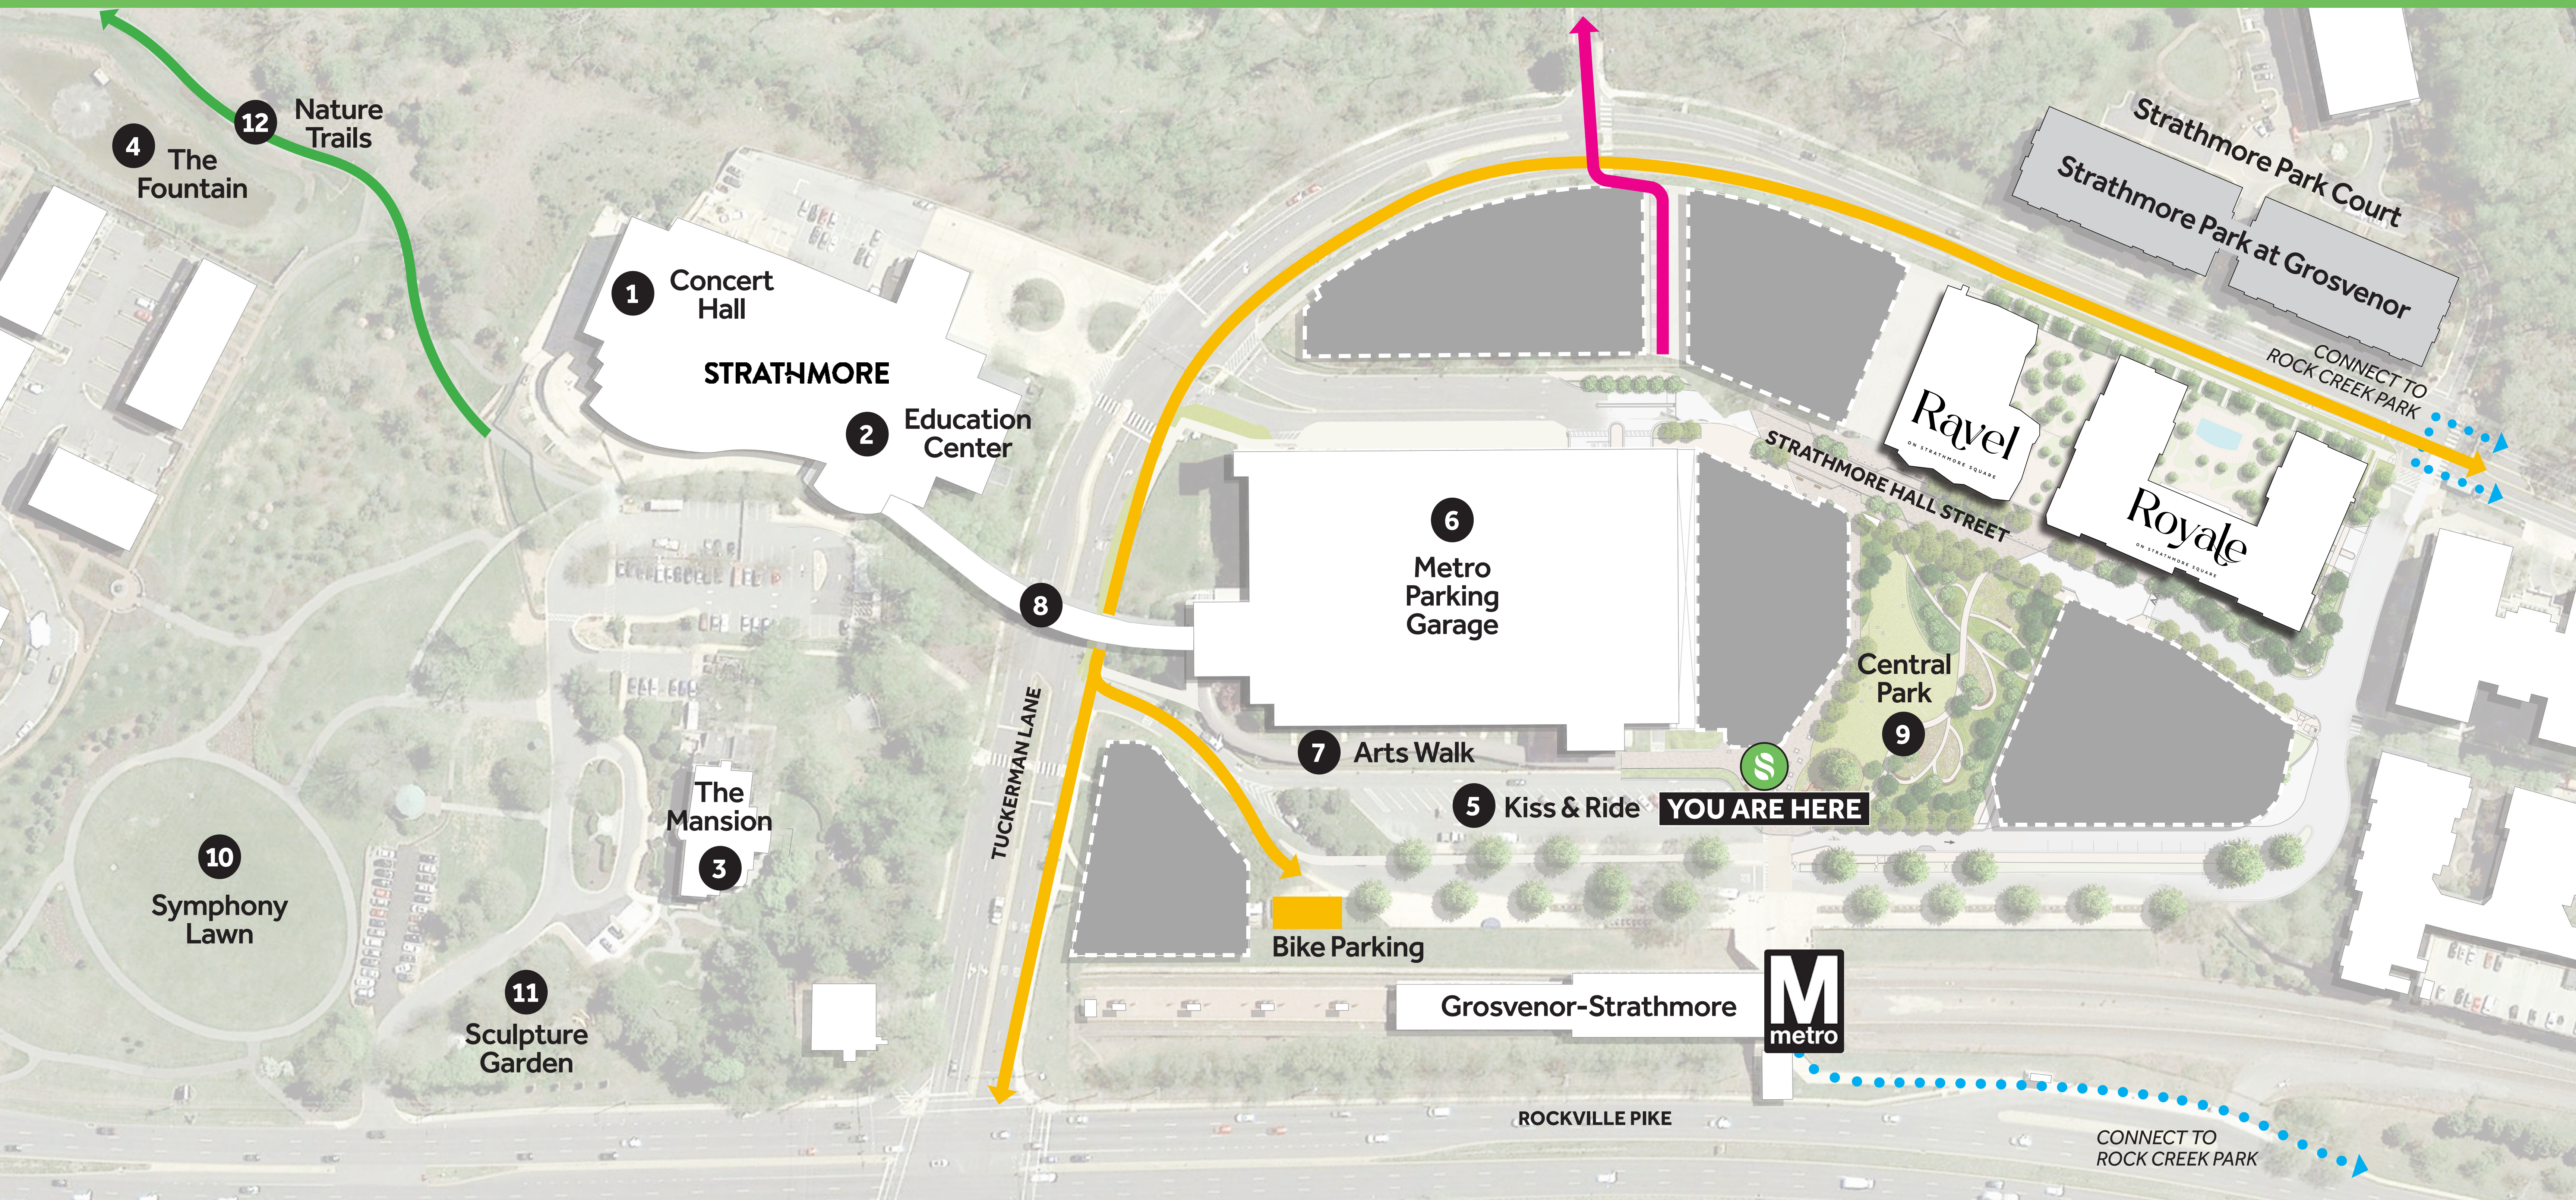

Strathmore Square

A Partnership of Fivesquares Development, WMATA and Strathmore

Strathmore Music Center

- 1 Concert Hall
- 2 Education Center
- 3 The Mansion
- 4 The Fountain

Getting Around

- 5 Metro Kiss & Ride
- 6 Metro Parking Garage
- 7 Arts Walk
- 8 Pedestrian Bridge Road Crossing
- Grosvenor-Strathmore Metro Station

Parks & Open Space

- 9 Central Park
- 10 Symphony Lawn
- 11 Sculpture Garden
- 12 Nature Trails

- Bike Route
- Connection to Rock Creek Park
- To Parkside Condominiums and Stony Brook
- Connection to Strathmore Ave.

The Surrounding Area

Fitness/Play

Nature/Recreation

Event Spaces

- ROCK CREEK TRAIL
- BETHESDA TROLLEY TRAIL
- METRO RED LINE